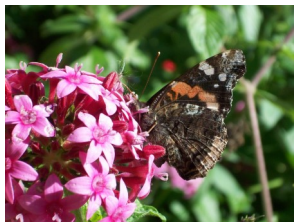

BUTTERFLY TOUR OF GARDENS AND WORKSHOP

WHEN

October 6th, 2018

8am - 12pm

**Self-Guided Tour of Private & Public Butterfly
& Pollinator Gardens in Aransas County
NATIVE PLANT SALE**

1 pm– 4 pm

**Butterfly Workshop
Anatomy and Life Cycle of a Butterfly
Native Plants for Butterflies & Pollinators**